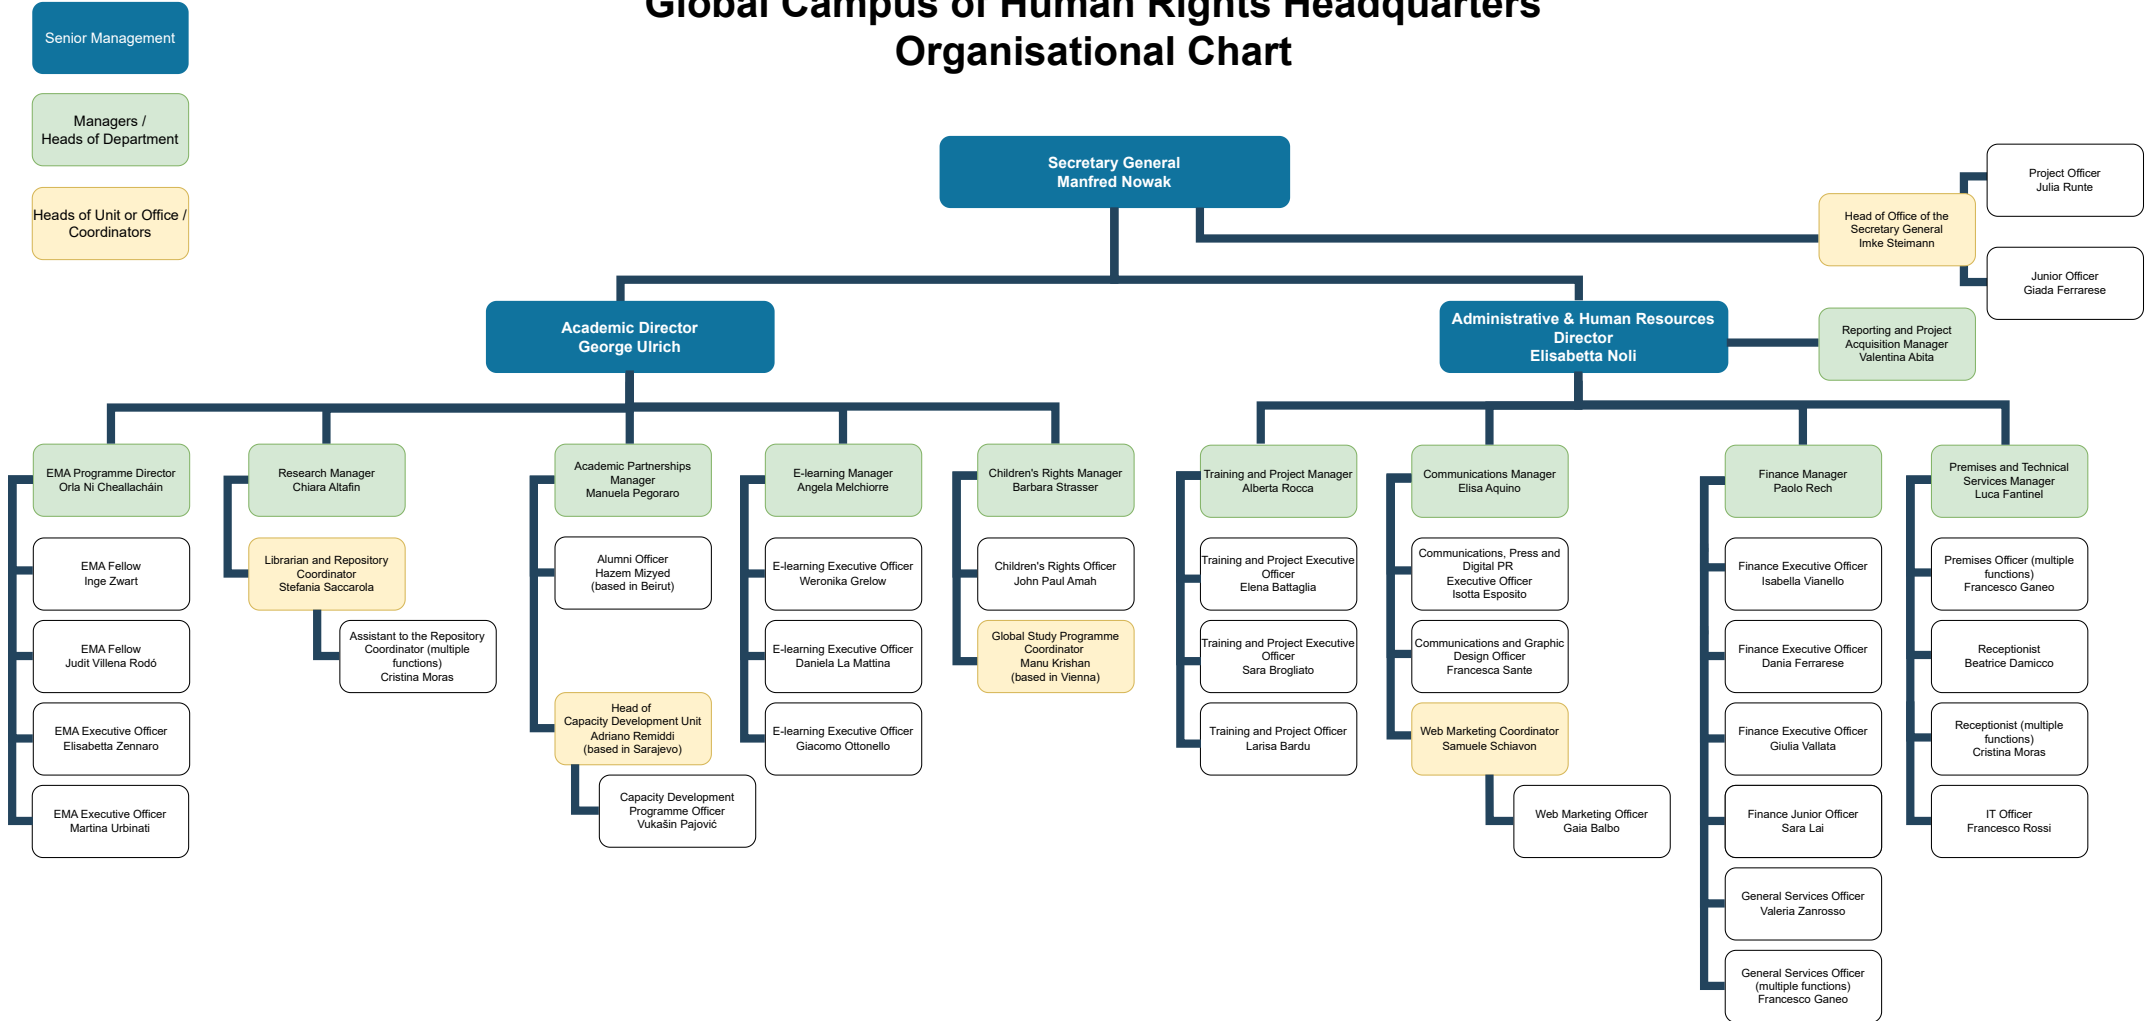

# Global Campus of Human Rights Headquarters Organisational Chart

Note: This is an expanded version of the organisational chart, including co.co.co., consultant and occasional contracts whose work is fundamentally but not hierarchically linked to the organisation.  
For internal use only.

Latest update: January 2025